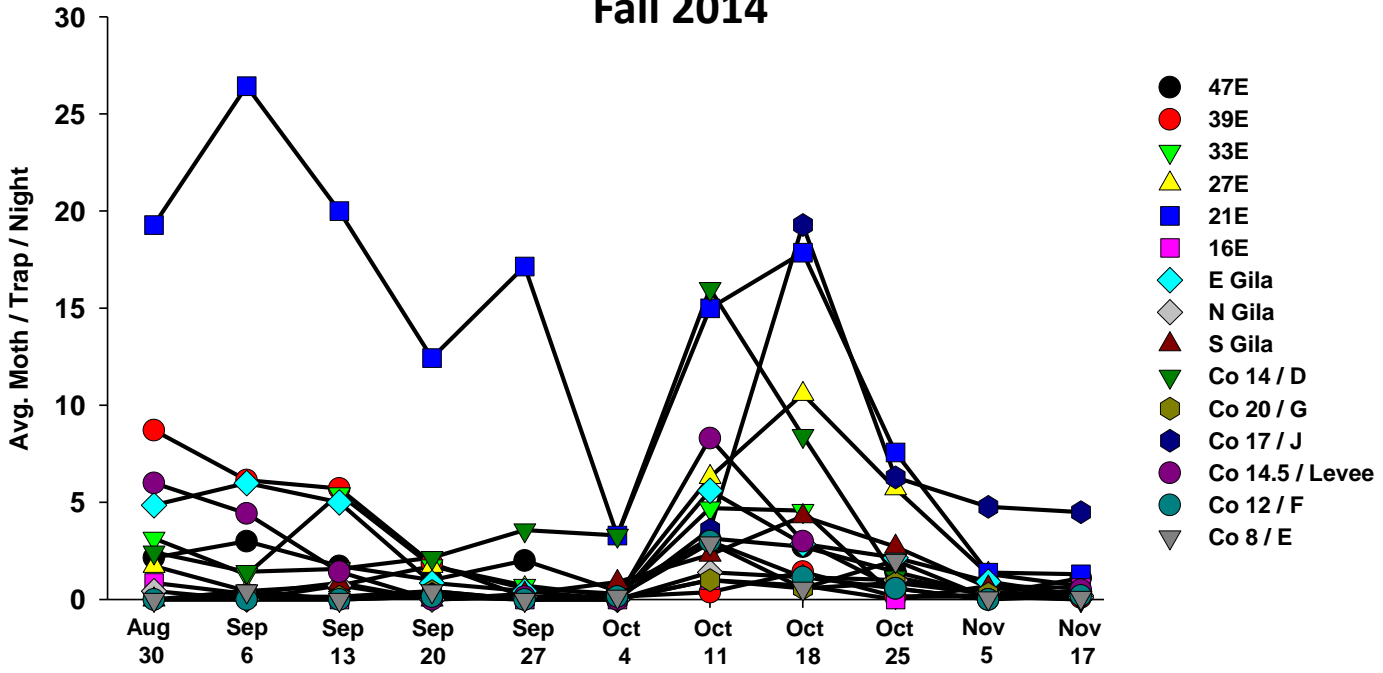

Corn earworm

Fall 2014