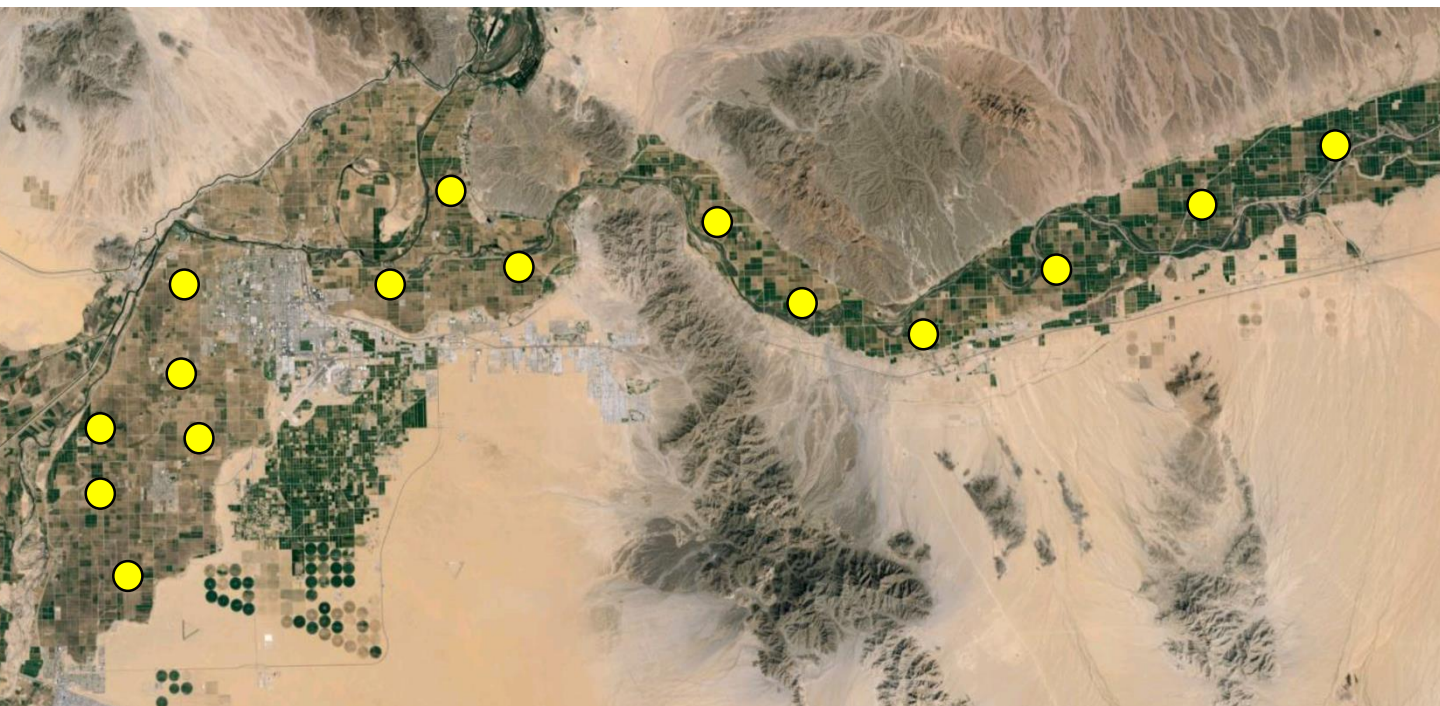

## Areawide Insect Trapping Network

The project is designed to measure the activity and movement of adult populations of a number of key pests. The project is being funded by the *Arizona Iceberg Lettuce Research Council*, and will hopefully provide an indication of when pest activity (e.g., corn earworm moth flights) is increasing based on pheromone / sticky trap captures.

The pests being monitored include: corn earworm, beet armyworm, cabbage looper using pheromone traps; aphids, thrips, leafminers and whiteflies using yellow sticky traps. Traps are checked weekly and data is available in the bi-weekly Veg IPM updates. If a PCA or grower is interested in weekly counts, those can be made available by contacting us. A total of 15 trapping locations have been established in the following areas (approximate location):

### Trap Locations

---

1	Tacna/Texas Hill	47E and Co. 2 St.
2	Tacna/Roll	38E and Co. 4 St.
3	Roll/Wellton	33E and Co. 7 St.
4	Wellton	27E and Co. 10 St.
5	Dome Valley	21E and Co. 8 St.
6	Dome Valley	17E and Co. 6 St.
7	East Gila Valley	10E and Hwy 95
8	North Gila Valley	Laguna Dam Rd and Co. 3 St
9	South Gila Valley	5E and 24 st.
10	Yuma Valley	Co. 14 and Ave D
11	Yuma Valley	Co. 20 and Ave G
12	Yuma Valley	Co. 17 and Ave J
13	Yuma Valley	Co. 14.5 and Levee Rd
14	Yuma Valley	Co. 12 and Ave F
15	Yuma Valley	Co. 8 and Ave E

# Area-wide Insect Trapping Network

North Gila Valley