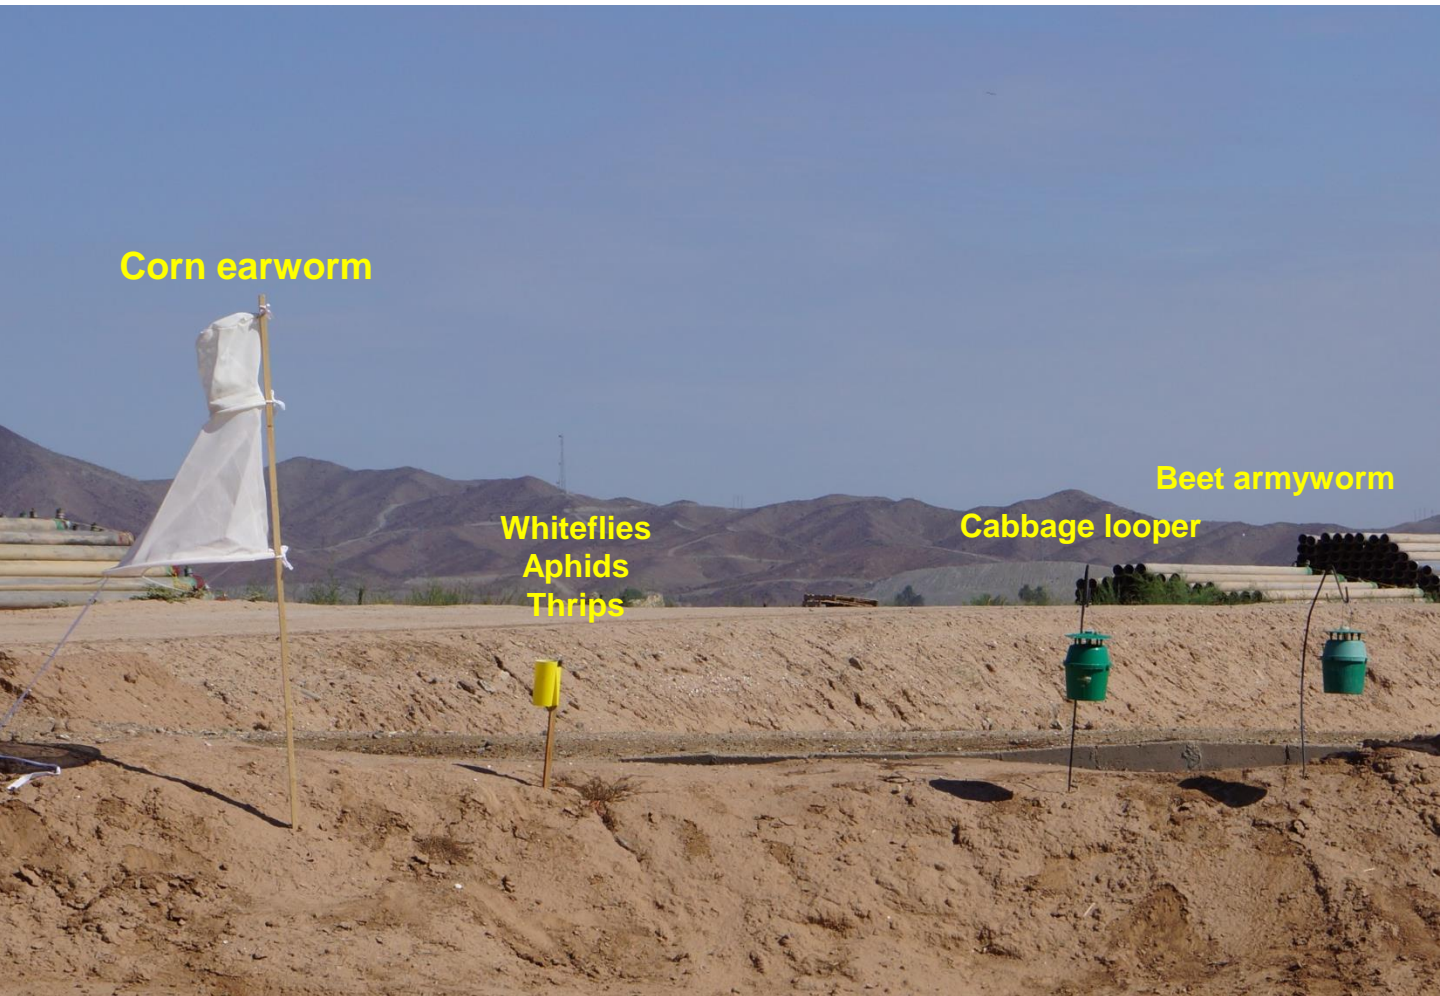

Areawide Insect Trapping Network

The project is designed to measure the activity and movement of adult populations of a number of key pests. The project is being funded by the *Arizona Iceberg Lettuce Research Council*, and will hopefully provide an indication of when pest activity (e.g., corn earworm moth flights) is increasing based on pheromone / sticky trap captures.

The data is not intended to indicate field infestations, as trap data is largely a reflection of adult movement. If nothing else, the data may make PCAs aware of increased pest activity in some areas and encourage intensified scouting in susceptible produce fields.

The pests being monitored include: corn earworm, beet armyworm, cabbage looper using pheromone traps; aphids, thrips, leafminers and whiteflies using yellow sticky traps. Traps are checked weekly and data is available in the bi-weekly Veg IPM updates. If a PCA or grower is interested in weekly counts, those can be made available by contacting us. A total of 15 trapping locations have been established in the following areas (approximate location):

Trap Locations

1	Tacna/Texas Hill	47E and Co. 2 St.
2	Tacna/Roll	38E and Co. 4 St.
3	Roll/Wellton	33E and Co. 7 St.
4	Wellton	27E and Co. 10 St.
5	Dome Valley	21E and Co. 8 St.
6	Dome Valley	17E and Co. 6 St.
7	East Gila Valley	10E and Hwy 95
8	North Gila Valley	Laguna Dam Rd and Co. 3 St
9	South Gila Valley	5E and 24 st.
10	Yuma Valley	Co. 14 and Ave D
11	Yuma Valley	Co. 20 and Ave G
12	Yuma Valley	Co. 17 and Ave J
13	Yuma Valley	Co. 14.5 and Levee Rd
14	Yuma Valley	Co. 12 and Ave F
15	Yuma Valley	Co. 8 and Ave E

Area-wide Insect Trapping Network

North Gila Valley