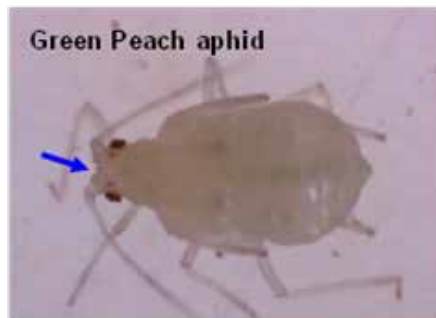

Potato aphid

Tips of cornicles dark, thorax light
Abdomen usually green in color

Foxglove aphid

Cornicles and thorax dark
Abdomen brown - red in color

Lettuce aphid

Wingless (apterous) Aphids on Desert Lettuce

No abdominal stripes

Abdominal stripes or bands

Green spots near cornicles

Body shiny, green and pear shaped
Cornicle tips and leg segments dark
Dark green patches at base of cornicles

Body dull, pear shaped, light waxy bloom
Pale abdominal stripes, **red** eyes
Cornicles, antennae, and legs light

No spots near cornicle

Body shiny, tan to red in color
Dark abdominal stripes
Tips of cornicles dark
Antennae, legs have dark segments

Antennae tubercles converging inward
Pear shaped, legs and cornicle slight
Lateral dark green stripes along abdomen

Antennae tubercles diverging out
Body green and elongate, long cornicles
Legs long, Very mobile