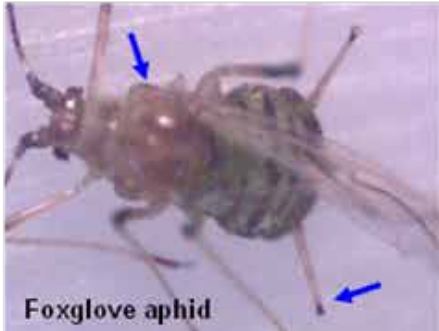

Winged (alatae) Aphids on Desert Lettuce

Dark abdominal dorsal markings

No abdominal dorsal markings

Abdominal Dorsal Patch

Dark patch on upper abdomen
Antennae Tubercule Convergent
Cornicles dark and swollen

Green Peach aphid

Abdominal Dorsal Stripes

Pear shaped with **red** eyes,
Abdomen green with white, waxy stripes
Legs and cornicles light

Acyrthosiphum lactucae

Body elongate, large, no markings
Legs segments dark, tips of cornicles dark
Cauda and cornicles are long
Thorax light, abdomen green

Potato aphid

Tips of cornicles dark, thorax light
Abdomen usually green in color

Foxglove aphid

Cornicles and thorax dark
Abdomen brown - red in color

Lettuce aphid

Wingless (apterous) Aphids on Desert Lettuce

No abdominal stripes

Abdominal stripes or bands

Green spots near cornicles

Body shiny, green and pear shaped
Cornicle tips and leg segments dark
Dark green patches at base of cornicles

Body dull, pear shaped, light waxy bloom
Pale abdominal stripes, **red** eyes
Cornicles, antennae, and legs light